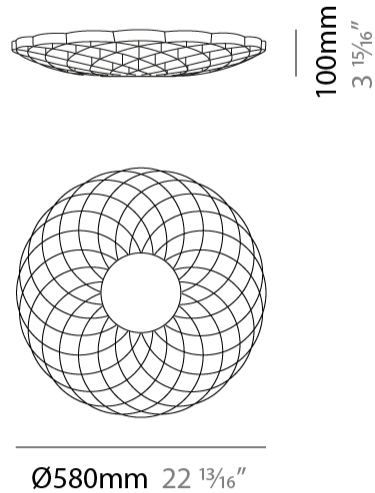

DAHLIA SURFACE

D62038-

base number   Finish
Options

PROJECT
TYPE
SPECIFIER
QUANTITY
DATE

1. To build a product code in our configurator select the specify button on the base model # product page
2. To build a manual product code on this datasheet choose from the options listed below in blue font and add the suffix to the base model #

GENERAL

Series: Dahlia
Brand: Linea Zero
Division: Design
Mounting Type: Surface
Mounting Location: Wall / Ceiling
Subcategory: Ambient

PHYSICAL

Shape: Abstract
Diameter (mm): 580
Diameter (in): 22 ¹³/₁₆
Height (mm): 100
Height (in): 3 ¹⁵/₁₆
Light Distribution: Downlight
Diffuser: Polilux™ Shade - See Finish Options
[Fixture Finish: WHI / SIL / NGD / COP / PKM](#)
Fixture Material: Polilux™/ Metal holder

ELECTRICAL

Number of Lamps: 3
Lamp Type: LED Retrofit
Lamp Shape: GX53
Bulb Included: Bulb Not Included
Max. Wattage Per Lamp (W): 6.5
Lamp Base: GX53
Input Voltage (V): 120

LED

OPTICAL

RATINGS AND CERTIFICATIONS

Certified By: Certified for North American Standards
IP rating: IP20